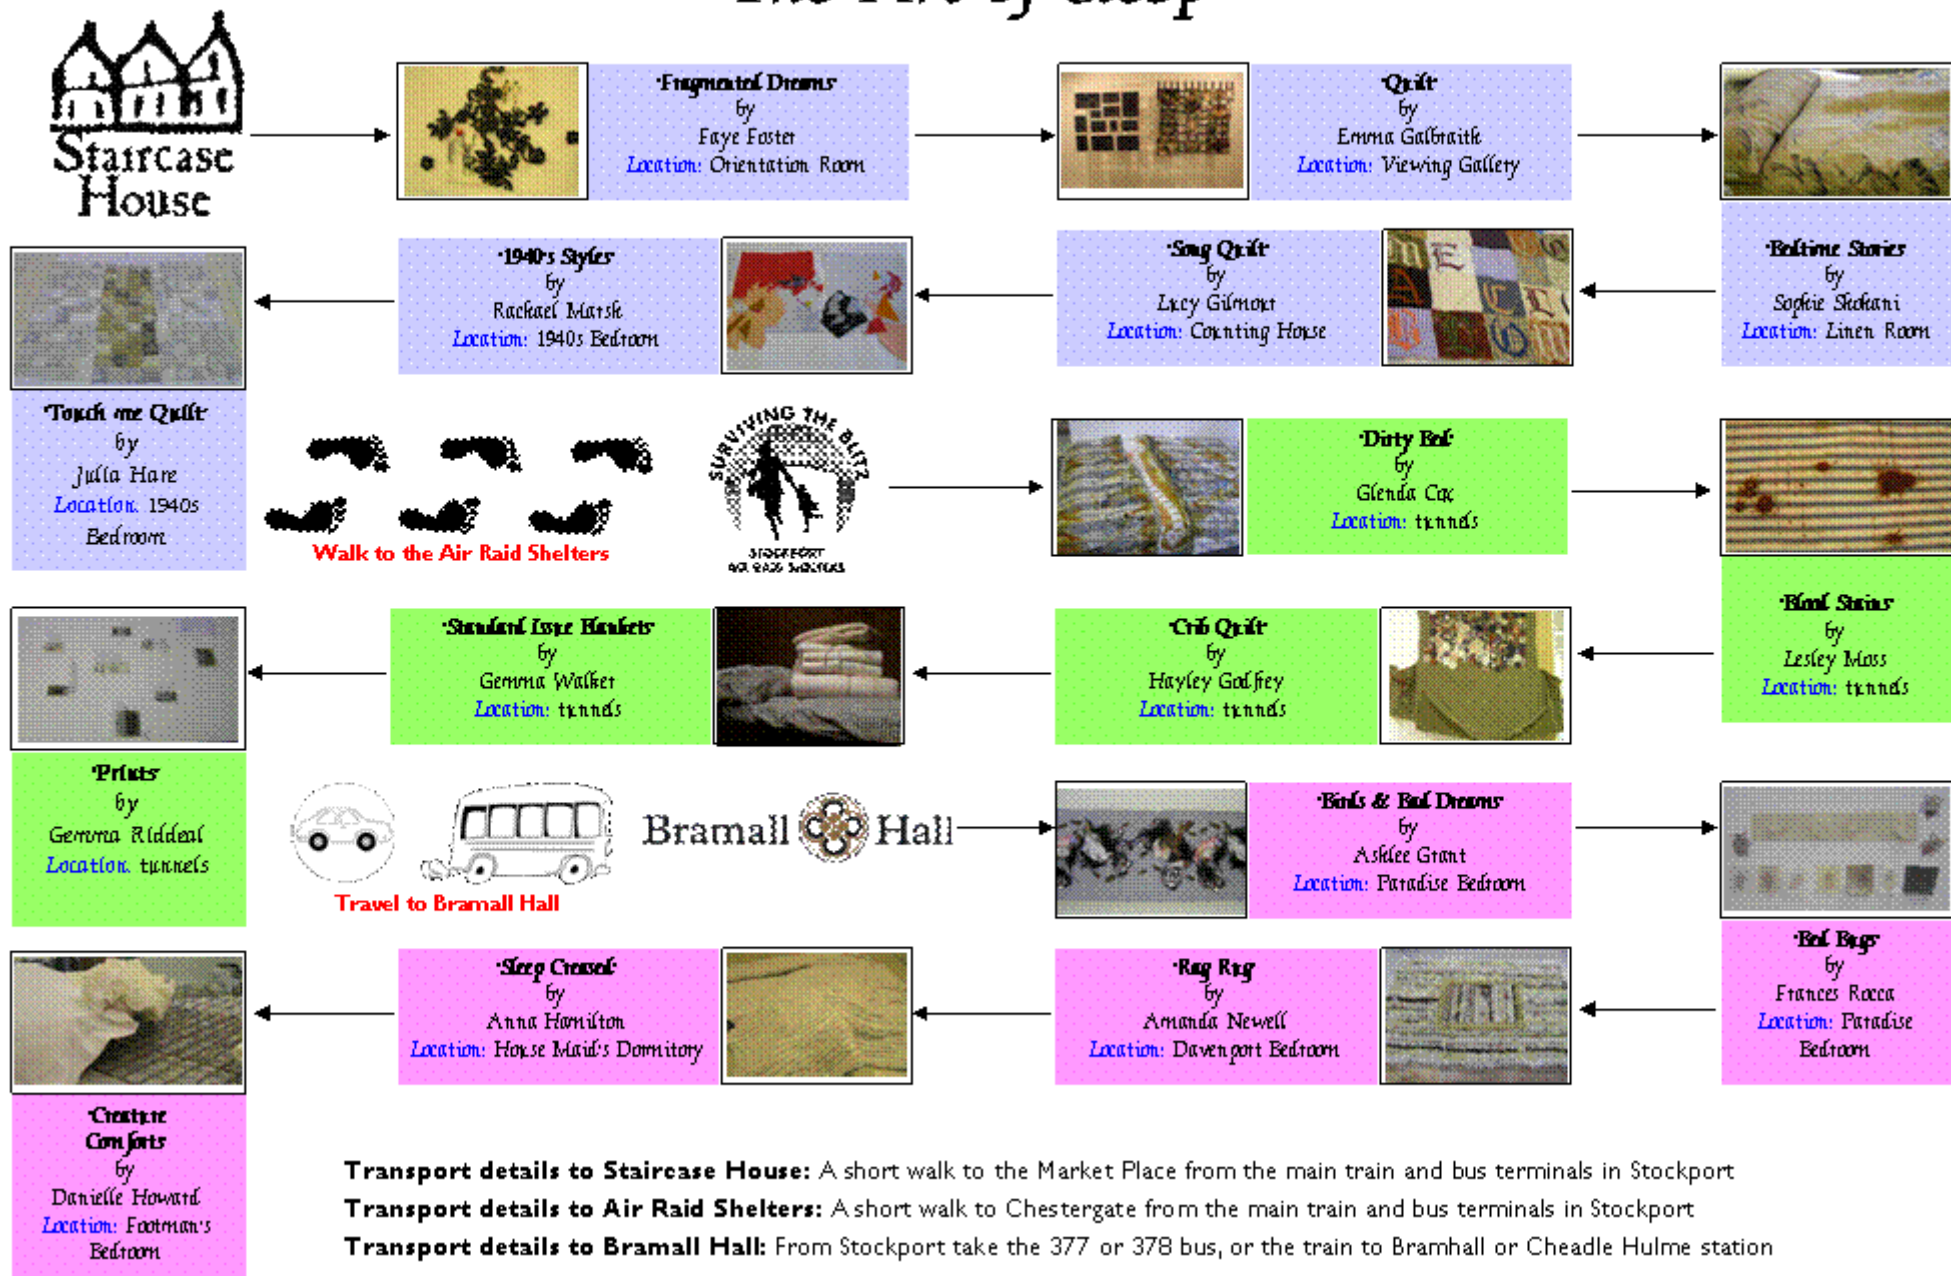

Stockport Attractions & MMU School of Art present 'The Art of Sleep'

Transport details to Staircase House: A short walk to the Market Place from the main train and bus terminals in Stockport

Transport details to Air Raid Shelters: A short walk to Chestergate from the main train and bus terminals in Stockport

Transport details to Bramall Hall: From Stockport take the 377 or 378 bus, or the train to Bramhall or Cheadle Hulme station